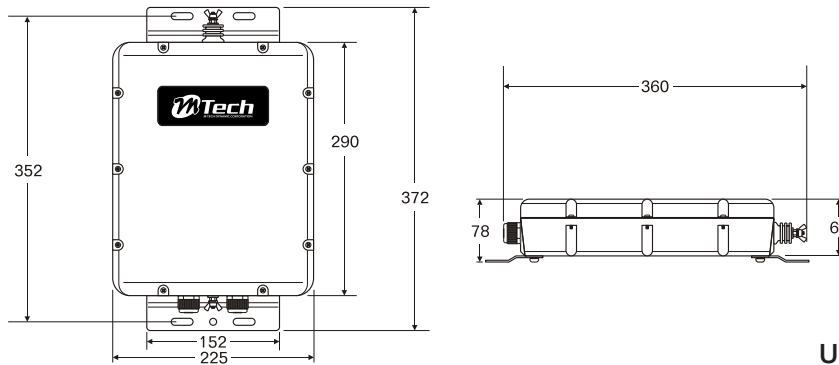

GENERAL SPECIFICATIONS

Frequency Range:	1.6-30 MHz with 7m or longer antenna element
Power Supply Requirement:	13.6 VDC
Input Current:	1.5 Amps
Memory Capacity:	250
Antenna Connector:	S0-239 (50Ω)
Maximum Input Power:	PEP:150 W; Continuous: 100 W
Automatic Tuning Time:	General Condition: approx. 2 to 3 sec. (max 15sec.) Memorized Frequency: approx. 1 sec.
Automatic Tuning Accuracy:	Less than VSWR 2:1
Installation:	Mobile, Outdoor and Marine Fixed
Usable Pole Diameter:	32 to 60mm; 1.3 to 2.4 inches
Operating Temperature:	-20°C to +60°C
Housing Construction:	Waterproof ASA Plastic
Size:	7.8 × 22.5 × 39.2 cm
Weight:	2.1 kg (4.6lb)

www.m-techdynamic.com

NEW COMPACT ANTENNA TUNER

MAT-170 for YAESU

DIMENSIONS

Unit: mm

STANDARD ACCESSORIES

- Mounting Kits ×1pc
- Weatherproof Cap ×1pc
- Coaxial Cable 5m ×1pc
- Control Cable 5m ×1pc
- Ground Cable 5m ×1pc