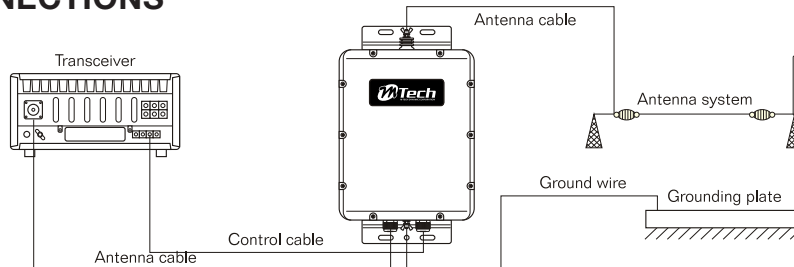

CONNECTIONS

www.m-techdynamic.com